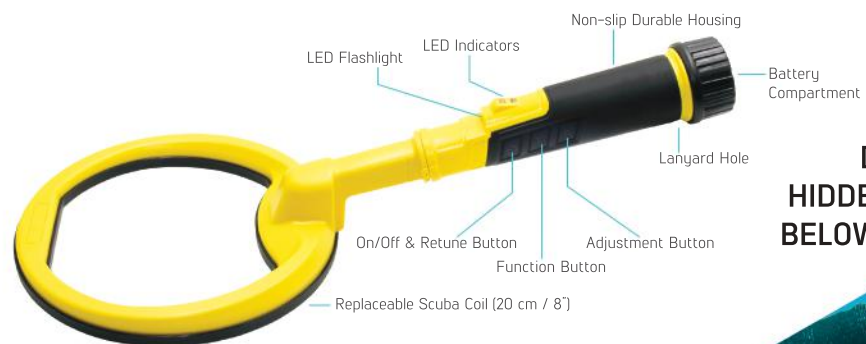

SCUBA DETECTORS & PINPOINTERS

PULSE DIVE

PULSE DIVE SCUBA DETECTOR

LET TREASURE HUNTING BE YOUR NEXT UNDERWATER ADVENTURE!

The PulseDive Scuba Detector gives you the benefits of high end underwater metal detectors at a fraction of the cost and size. Lightweight & rugged with audio, LED light and vibration alerts!

DISCOVER HIDDEN TREASURES BELOW THE SURFACE!

PulseDive Scuba Detector is available in 2 colors: **BLACK** or **YELLOW**.

TECHNICAL SPECIFICATIONS

- Operating Principle : Pulse Induction
- Operating Frequency : 3kHz
- Frequency Shift : Yes
- Waterproof : Up to 60m (200ft.)
- Built-in Wireless Module: Yes
- Detection Modes : Audio / Vibration / Audio + Vibration / LED
- Sensitivity : 5 levels adjustable
- Length : 45 cm (17.7")
- Weight : 550 gr (19.4oz) including the coil cover
- Battery : 1650mAh Lithium Polymer
- Charging Time : ≈2 hours
- Warranty : 2 years

PACKAGE CONTENTS

IP68
Waterproof up to 60m (200ft.)

Pulse Induction
This powerful technology allows for very stable operation in saltwater or in any type of soil.

Built-in Wireless Module
Compatible with Nokta Makro 2.4 GHz Green Edition Wireless Headphones.