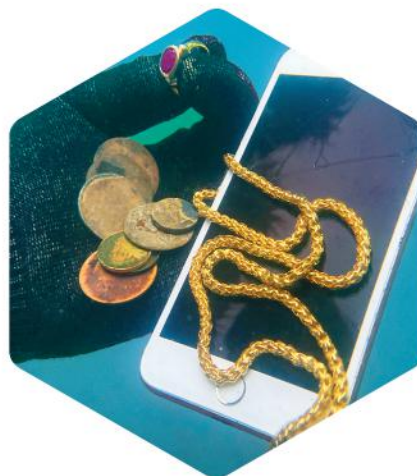

SCUBA DETECTORS & PINPOINTERS

PULSE DIVE

PULSE DIVE SCUBA DETECTOR

LET TREASURE HUNTING BE YOUR NEXT UNDERWATER ADVENTURE!

The PulseDive Scuba Detector gives you the benefits of high end underwater metal detectors at a fraction of the cost and size. Lightweight & rugged with audio, LED light and vibration alerts!

DISCOVER HIDDEN TREASURES BELOW THE SURFACE!

PulseDive Scuba Detector is available in 2 colors: **BLACK** or **YELLOW**.

TECHNICAL SPECIFICATIONS

- Operating Principle : Pulse Induction
- Operating Frequency : 3kHz
- Frequency Shift : Yes
- Waterproof : Up to 60m (200ft.)
- Built-in Wireless Module: Yes
- Detection Modes : Audio / Vibration / Audio + Vibration / LED
- Sensitivity : 5 levels adjustable
- Length : 45 cm (17.7")
- Weight : 550 gr (19.4oz) including the coil cover
- Battery : 1650mAh Lithium Polymer
- Charging Time : ≈2 hours
- Warranty : 2 years

PACKAGE CONTENTS

IP68
Waterproof up to 60m (200ft.)

Pulse Induction
This powerful technology allows for very stable operation in saltwater or in any type of soil.

Built-in Wireless Module
Compatible with Nokta Makro 2.4 GHz Green Edition Wireless Headphones.

Detection Alerts & Indicators
1. Audio Only
2. Vibration Only
3. Audio & Vibration
LED Indicator in addition to any of the above

LED Flashlight
Easily see your target at night or when hunting underwater.